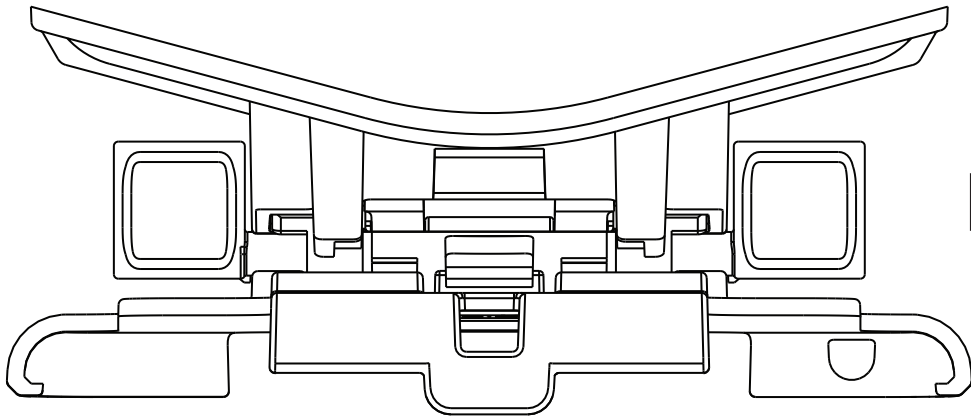

Not to scale