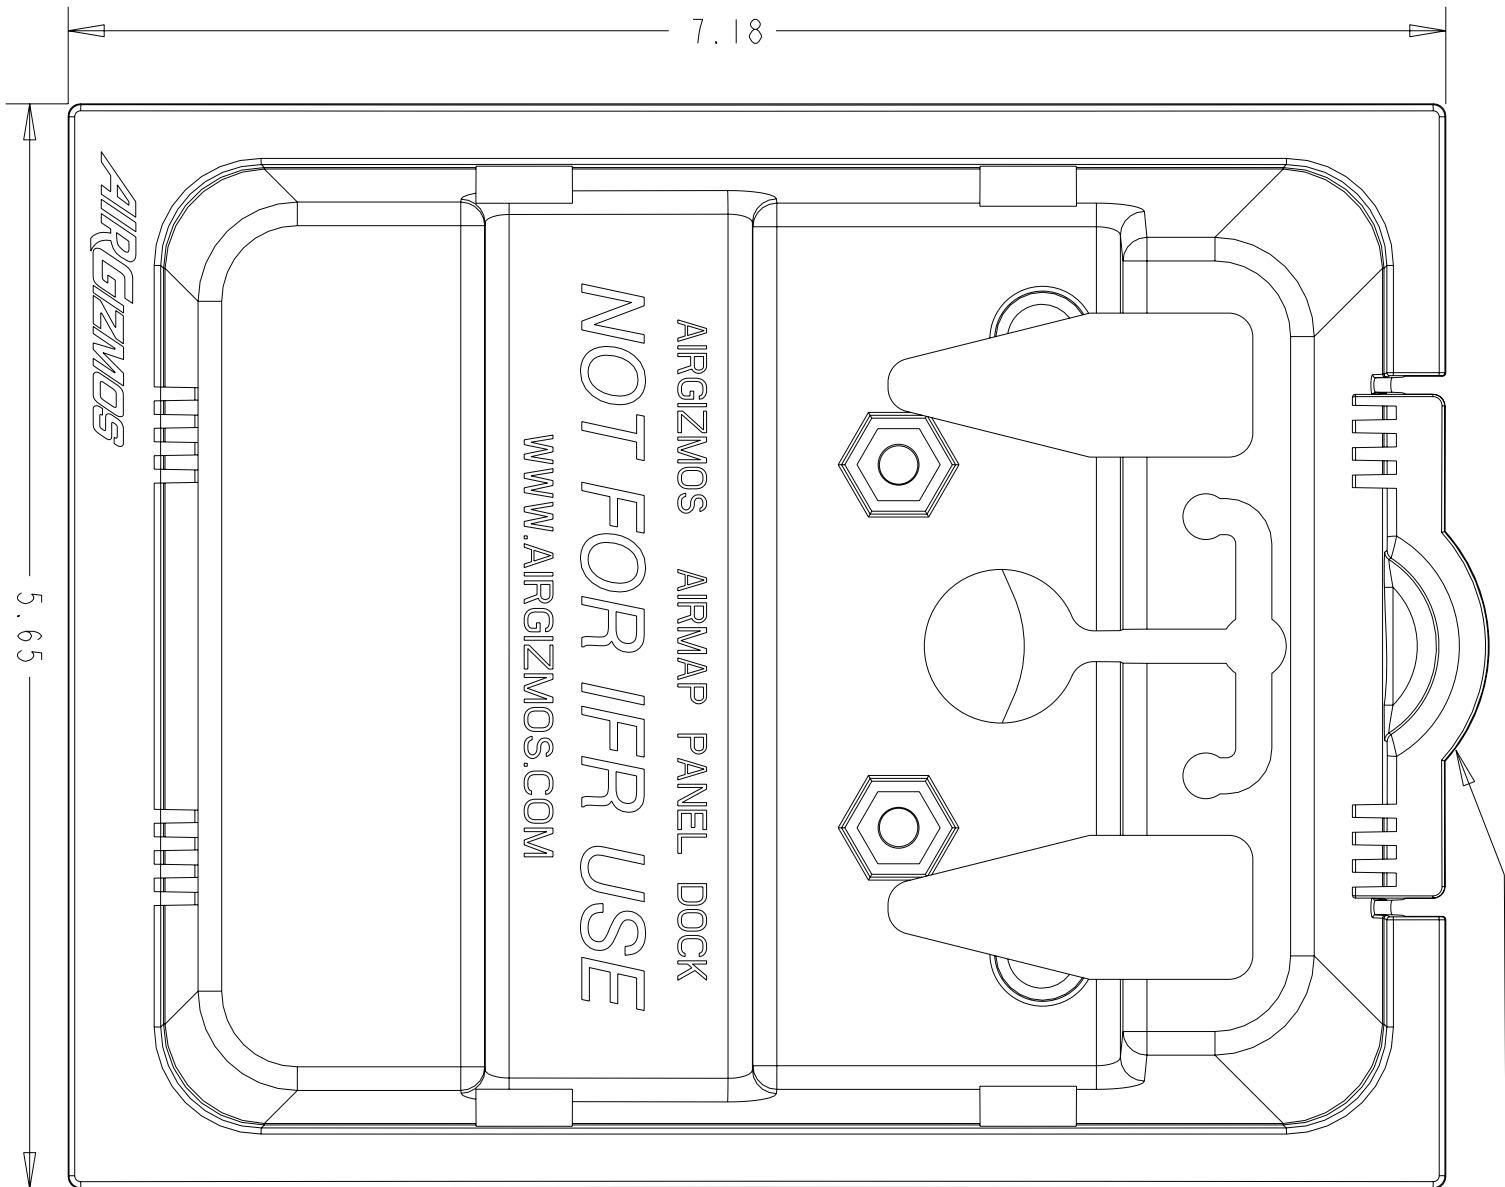

If panel dock is flush mounted a notch for the release button must be made in the mounting surface