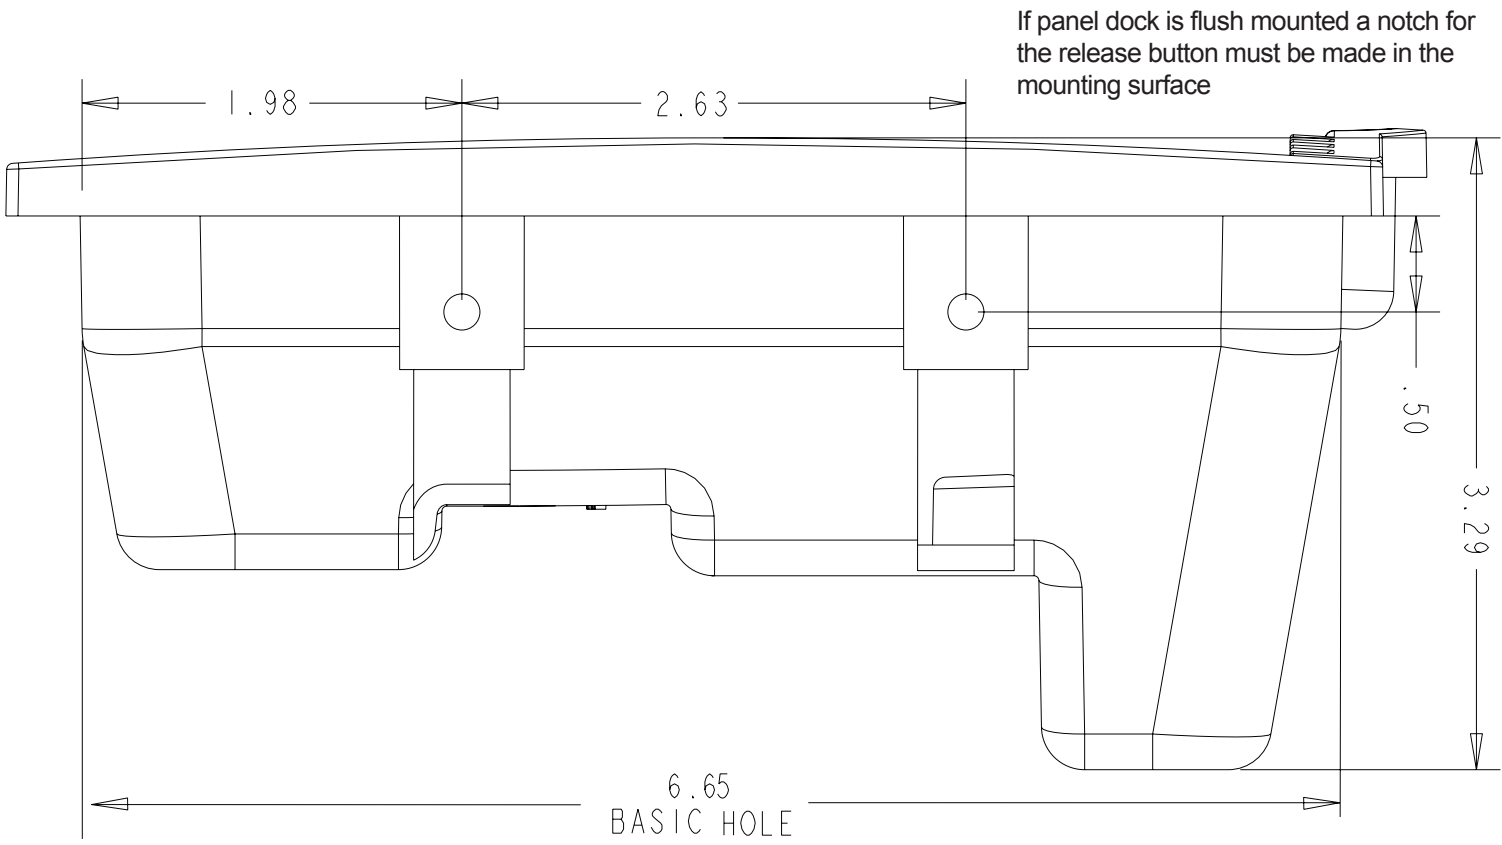

If panel dock is flush mounted a notch for the release button must be made in the mounting surface