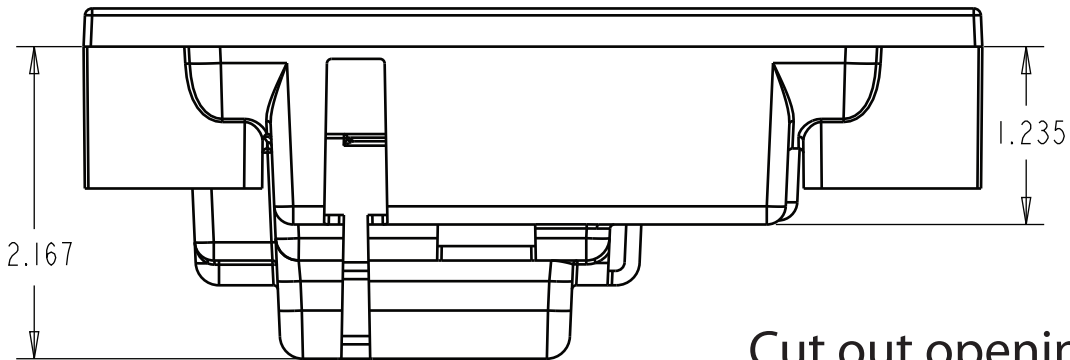

iFly 700 Series Panel Dock®

Spec Sheet

Rev 03/30/2018

battery cable routing

vertical installation

Width: 7.90 in
Height: 6.25 in
Depth: 2.43 in

Weight: 6.8 ounces
(less mounting hardware)

iFly 700 Panel Dock works with Horizontal Angle Adapter for 696/796/AV80R ACE Panel Dock.

Fits in a standard Avionics Stack
if mounted vertically

Patented. All trademarks and registered trademarks are the property of their respective owners.

To place an order or inquire for more information, visit our website or contact us at:

www.airgizmos.com

(972) 671 - 8001 tel
(972) 231 - 3870 fax

1100 Jupiter Rd, Suite 110
Plano, TX 75074

info@airgizmos.com
sales@airgizmos.com

Cut out opening is 6.25" x 7.90"