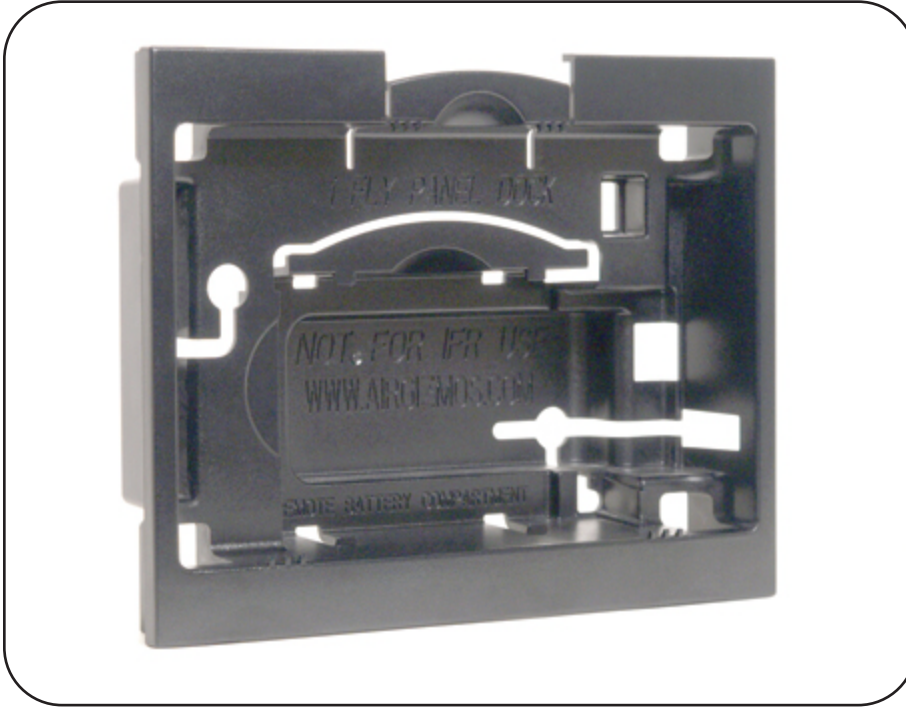

iFly 700 Series Panel Dock®

Spec Sheet

Rev 03/30/2018

battery cable routing

vertical installation

Width: 7.90 in
Height: 6.25 in
Depth: 2.43 in

Weight: 6.8 ounces
(less mounting hardware)

iFly 700 Panel Dock works with Horizontal Angle Adapter for 696/796/AV80R ACE Panel Dock.

Fits in a standard Avionics Stack
if mounted vertically

Patented. All trademarks and registered trademarks are the property of their respective owners.

To place an order or inquire for more information, visit our website or contact us at: