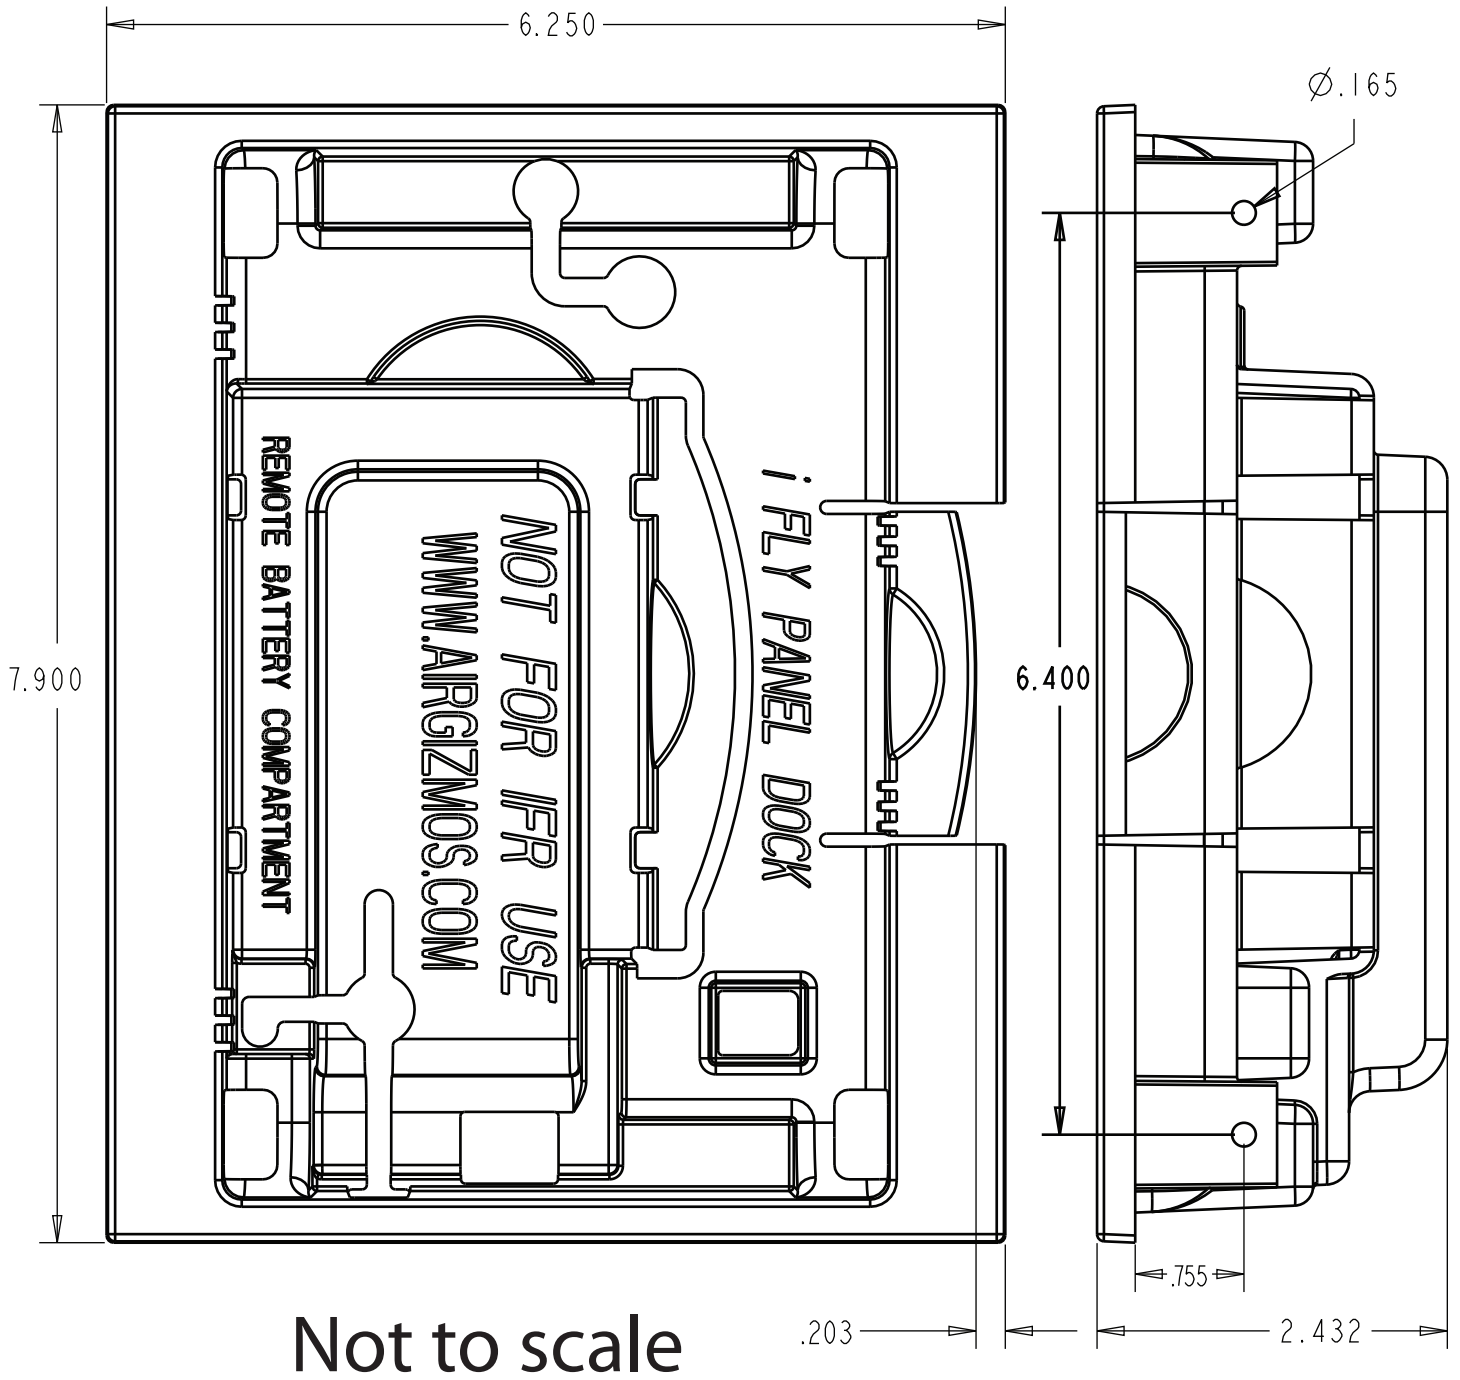

iFly 700 Series Panel Dock®

Spec Sheet

Rev 03/30/2018

battery cable routing

vertical installation

Width: 7.90 in
Height: 6.25 in
Depth: 2.43 in

Weight: 6.8 ounces
(less mounting hardware)

iFly 700 Panel Dock works with Horizontal Angle Adapter for 696/796/AV80R ACE Panel Dock.

Fits in a standard Avionics Stack
if mounted vertically

Patented. All trademarks and registered trademarks are the property of their respective owners.

To place an order or inquire for more information, visit our website or contact us at:

www.airgizmos.com

(972) 671 - 8001 tel
(972) 231 - 3870 fax

1100 Jupiter Rd, Suite 110
Plano, TX 75074

info@airgizmos.com
sales@airgizmos.com

Cut out opening is 6.25" x 7.90"