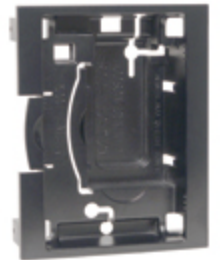

iFly 700 Series Panel Dock®

Spec Sheet

Rev 03/30/2018

battery cable routing

vertical installation

Width: 7.90 in
Height: 6.25 in
Depth: 2.43 in

Weight: 6.8 ounces
(less mounting hardware)

iFly 700 Panel Dock works with Horizontal Angle Adapter for 696/796/AV80R ACE Panel Dock.