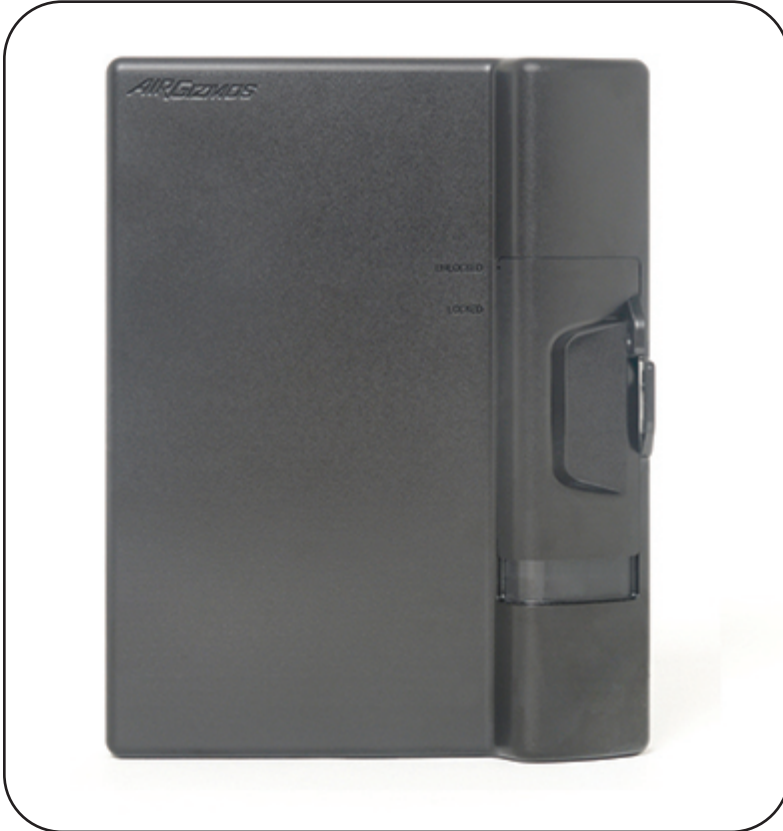

695 / 696 Panel Dock Cover

Spec Sheet

Rev 03/30/2018

Width: 6.48 in
Height: 8.23 in
Depth: 1.33 in

Weight: 5.9 ounces

To place an order or inquire for more information, visit our website or contact us at:

www.airgizmos.com