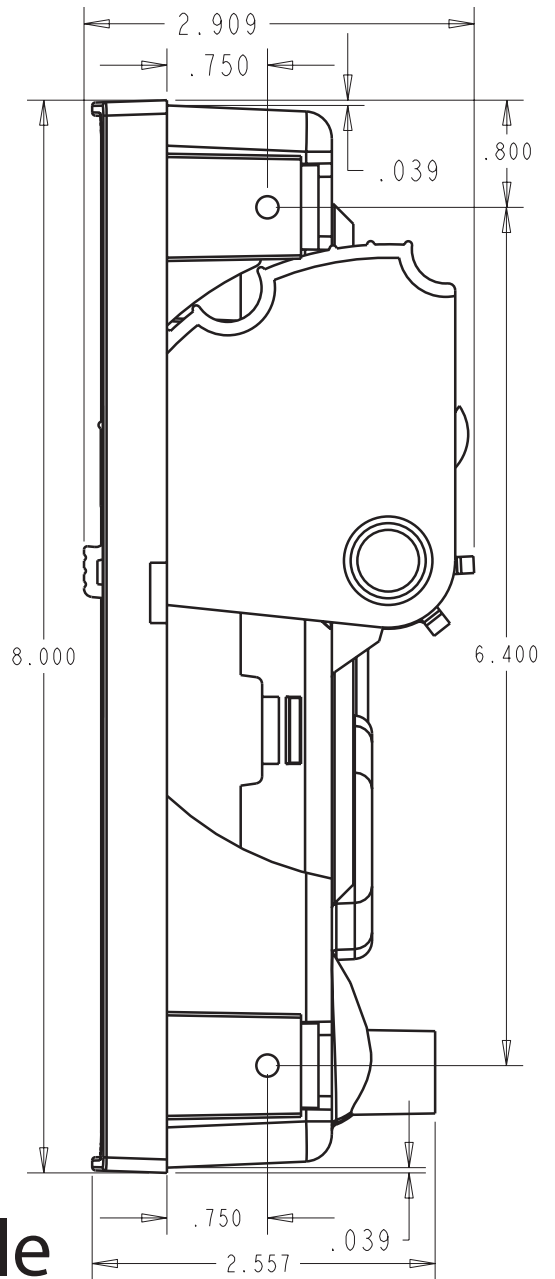

695 / 696 Panel Dock®

Spec Sheet

Rev 03/30/2018

Width: 6.25 in
Height: 8.00 in
Depth: 2.85 in

Weight: 8.9 ounces
(less mounting hardware)

Fits in a standard Avionics Stack

Patented. All trademarks and registered trademarks are the property of their respective owners.

Not to scale

Cut out opening is 6.25" x 8.0"