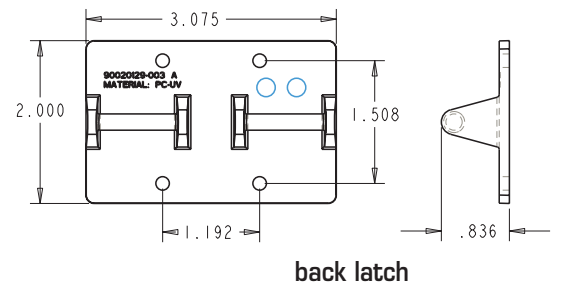

695 / 696 Panel Dock®

Spec Sheet

Rev 03/30/2018

Width: 6.25 in
Height: 8.00 in
Depth: 2.85 in

Weight: 8.9 ounces
(less mounting hardware)

Fits in a standard Avionics Stack

Patented. All trademarks and registered trademarks are the property of their respective owners.

Not to scale

Cut out opening is 6.25" x 8.0"