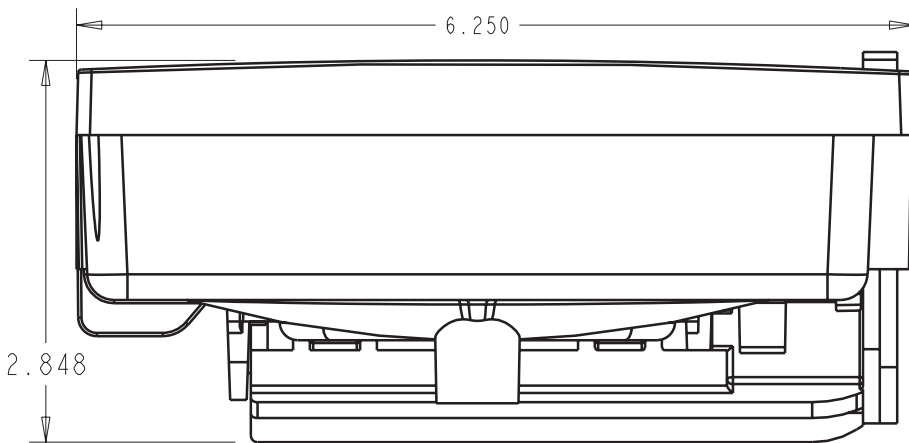

695 / 696 Panel Dock®

Spec Sheet

Rev 03/30/2018

Width: 6.25 in
Height: 8.00 in
Depth: 2.85 in

Weight: 8.9 ounces
(less mounting hardware)

Fits in a standard Avionics Stack

Patented. All trademarks and registered trademarks are the property of their respective owners.

Not to scale

Cut out opening is 6.25" x 8.0"