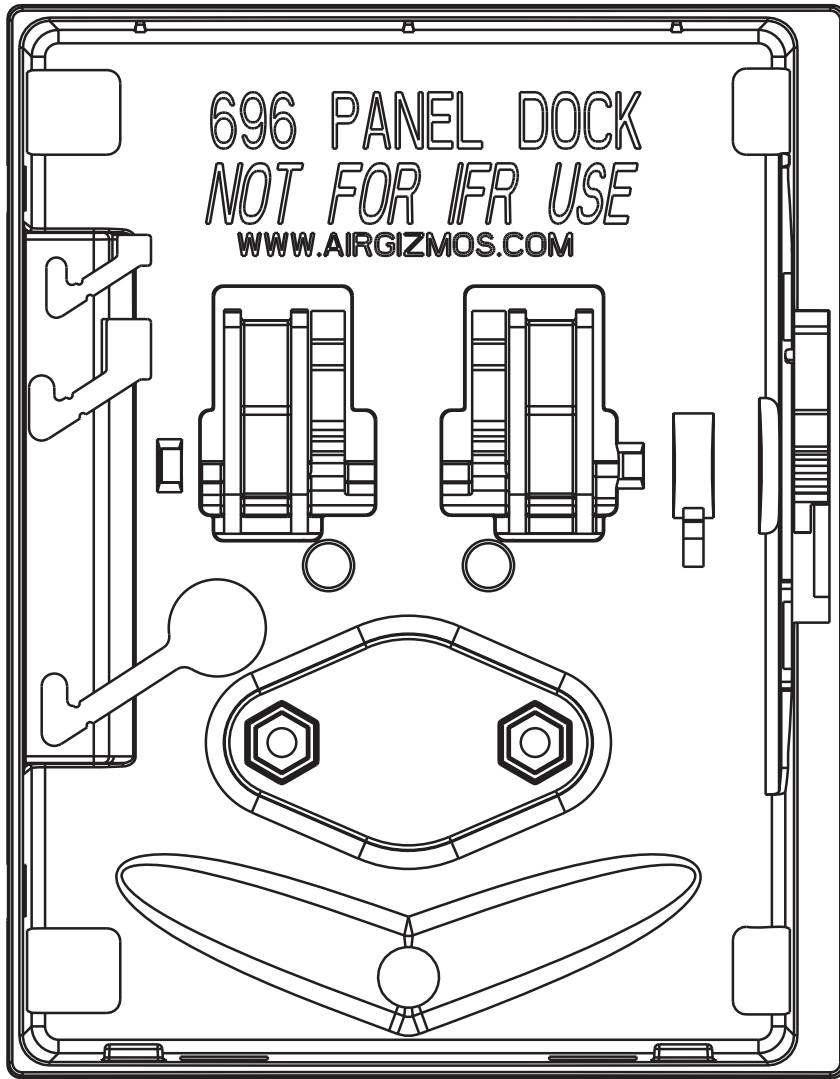

695 / 696 Panel Dock®

Spec Sheet

Rev 03/30/2018

Width: 6.25 in
Height: 8.00 in
Depth: 2.85 in

Weight: 8.9 ounces
(less mounting hardware)

Fits in a standard Avionics Stack

Patented. All trademarks and registered trademarks are the property of their respective owners.

Not to scale

Cut out opening is 6.25" x 8.0"