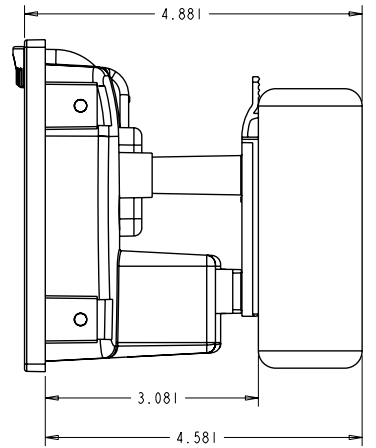

Assembly with WxWorx™