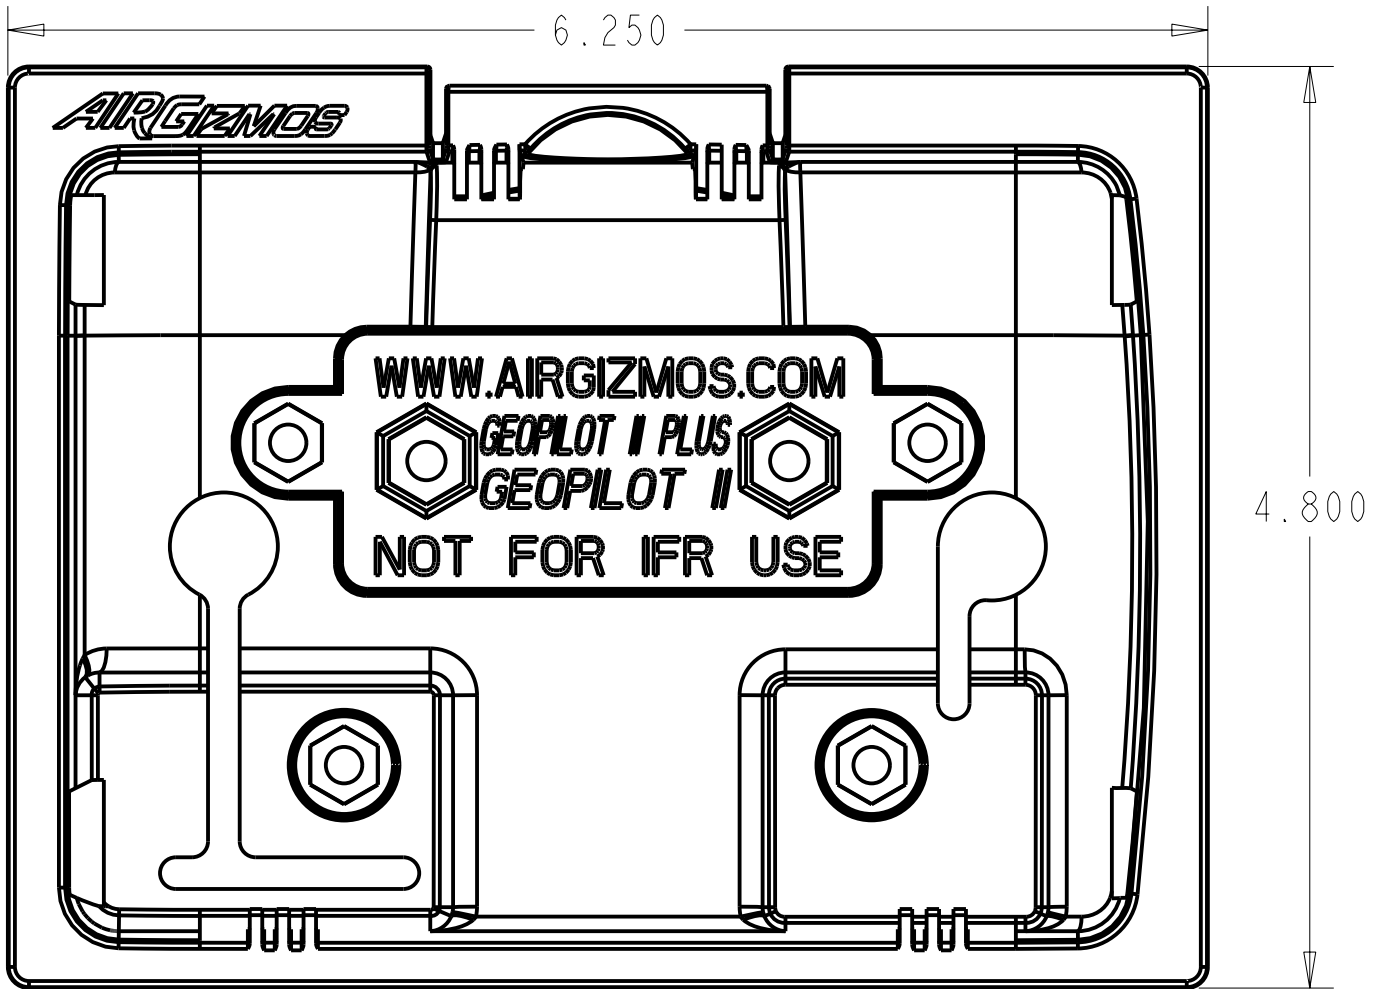

Assembly with WxWorx™