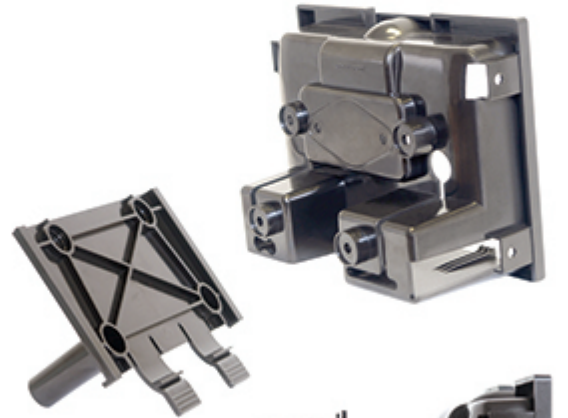

## AvMAP® GeoPilot II/Plus Panel Dock® *Spec Sheet*

Rev 03/30/2018

WxWorx™ bracket

WxWorx assembly

Width: 6.25 in  
Height: 4.80 in  
Depth: 3.14 in

Weight: 5.2 ounces  
(less mounting hardware)

AvMap GeoPilot II/Plus and WxWorx satellite radio not included