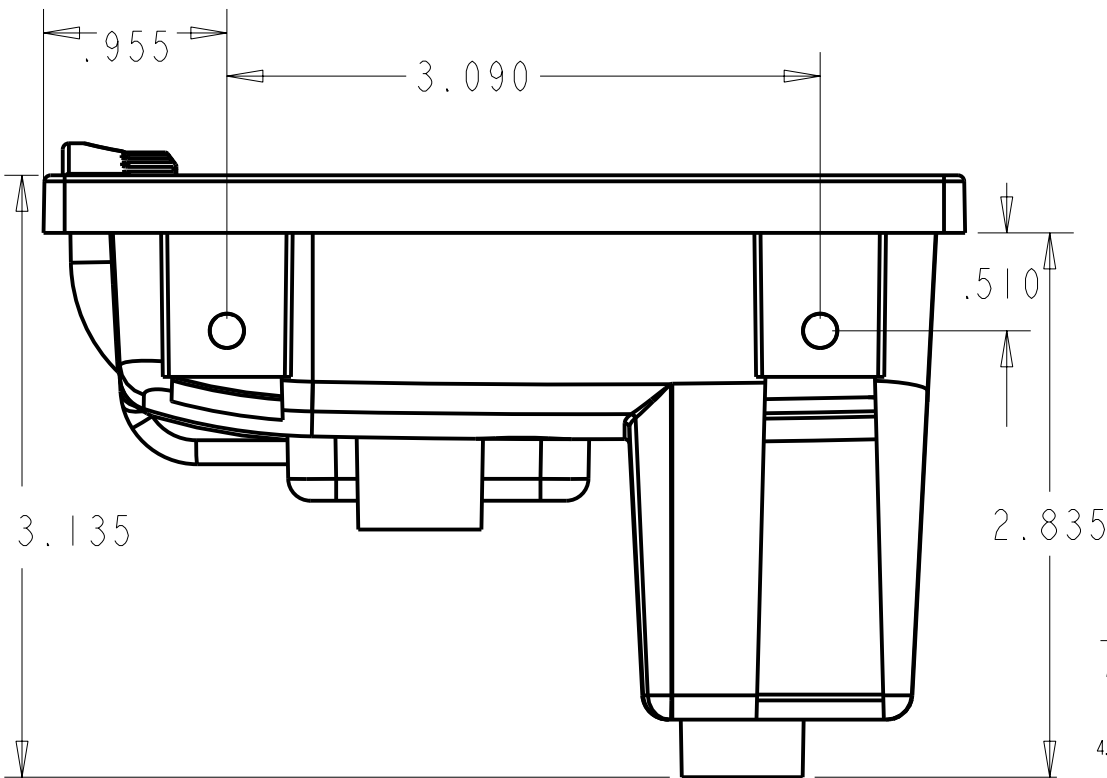

Assembly with WxWorx™