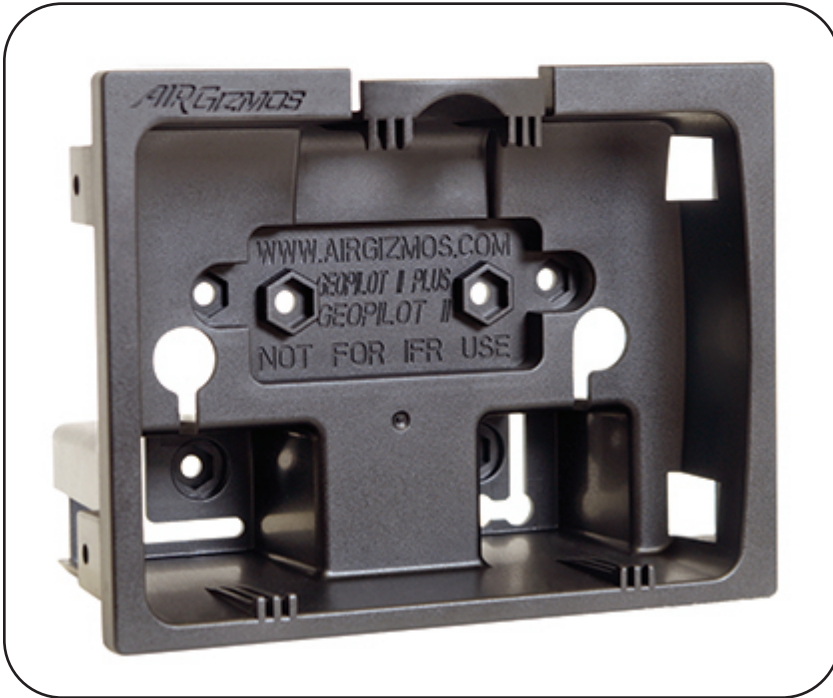

## AvMAP® GeoPilot II/Plus Panel Dock® *Spec Sheet*

Rev 03/30/2018

WxWorx™ bracket

WxWorx assembly

Width: 6.25 in  
Height: 4.80 in  
Depth: 3.14 in

Weight: 5.2 ounces  
(less mounting hardware)

AvMap GeoPilot II/Plus and WxWorx satellite radio not included