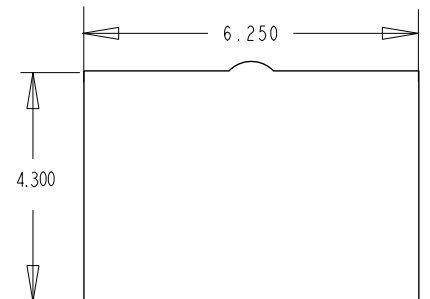

Opening cut-out